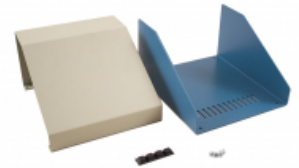

Quality Products. Service Excellence.

Sloped Aluminum Consoles 1456 Series

Key Features:

- Aluminum cases 0.081" (2 mm) thick aluminum.
- Aluminum top panel sizes to 14" wide are 0.064" thick aluminum. Larger sizes are 0.081" thick.
- Sold pre-assembled with a textured blue case and a choice of a contempora grey (beige) or a black top panel.
- Comes with self adhesive rubber feet and required mounting hardware.
- Some models available with walnut sides - see series **1456CWW**
- Replacement screws **1421J6** (Pkg. of 6, 6-32 Philips head sheet metal screws).

Photo Features:

Vents on rear and bottom

All models have a blue base. Available with a beige or black top.

Shown unassembled

Accessories

- Sheet Metal Screws

Enclosures

Slope	Beige Top w/ Blue Case	Black Top w/ Blue Case	Black Top w/ Black Case	Width	Depth	Rear Height	Front Height
None	1456NEK4WHBU	1456NEK4BKBU	1456NEK4BKBK	6.00	10.00	4.00	4.00
10 Degrees	1456FE1WHBU	1456FE1BKBU	1456FE1BKBK	6.50	5.50	2.50	1.50
10 Degrees	1456PH1WHBU	1456PH1BKBU	1456PH1BKBK	14.00	8.30	3.00	1.50
10 Degrees	1456RL1WHBU	1456RL1BKBU	1456RL1BKBK	17.00	11.30	3.50	1.50
10 Degrees	1456WL1WHBU	1456WL1BKBU	1456WL1BKBK	20.00	11.30	3.50	1.50