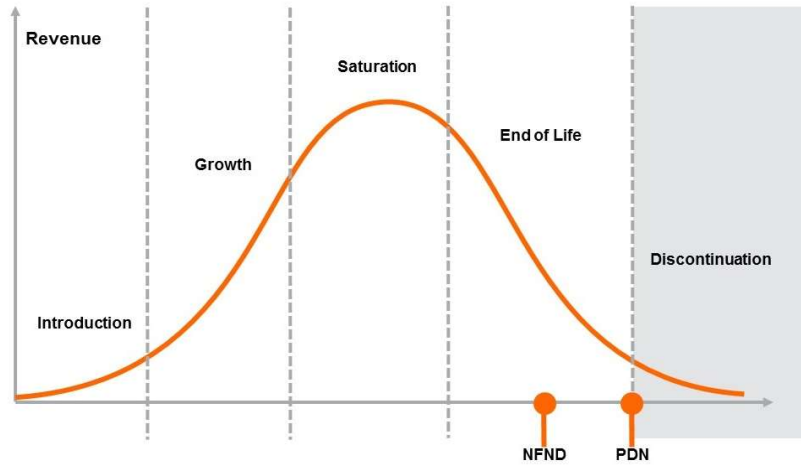

Light is OSRAM

Product Or Individual Q-Code Discontinuation (acc. JEDEC J-STD-048)
OS-PDN-2021-041

01 April 2021

Last order:	01 April 2021
Last delivery:	01 April 2021

Please direct your feedback to your local Sales office.