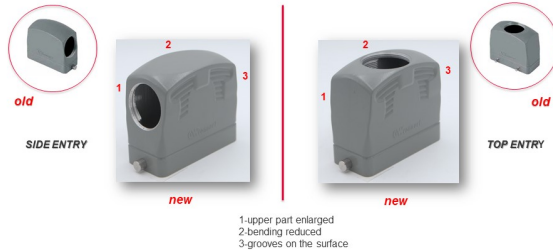

Product Change Notification (PCN)

PCN Number	506376	Date Issued	November 28, 2018
Reason for Change	Change to Product		
Change Type Description	This letter is to inform you that changes are being made to the part(s) identified in this Notice. The change may affect the fit, form, function or appearance of the parts, or it may result in a change to the specification. The pictures below show an example of the possible differences.		
Assessment of Change	Passed FAI		
Internal Molex Qualification Date	November 12, 2018		
Sample Availability Date (Changed Part)	November 12, 2018		
Planned Implementation Date	June 03, 2019		
Method of Identifying Change	Product made after planned implementation date can contain the change		

Before Change

After Change

- PCN#506376 - 16B HC top entry & side entry Hoods round shaped

Run-In date: June 3rd, 2019

Overview:

- As part of our continuous improvement process, we/Molex HDC have upgraded our 16B High Construction hoods, Top & Side entry.
- The upper part of the hood has been enlarged (see picture point 1), the bending at the top has been slightly reduced (see picture point 2).
- This change will ensure a better performance even when connected to cable glands of bigger sizes, such as PG29 and M40.
- Even the aesthetic of the surface has been renewed with a new design for the grooves (see picture point 3).
- This change involves both the form and the function of the products.
- See the attached part numbers list. (16B HC Hoods TE & SE).
- Qualification Reports and samples available upon request after the date shown above.