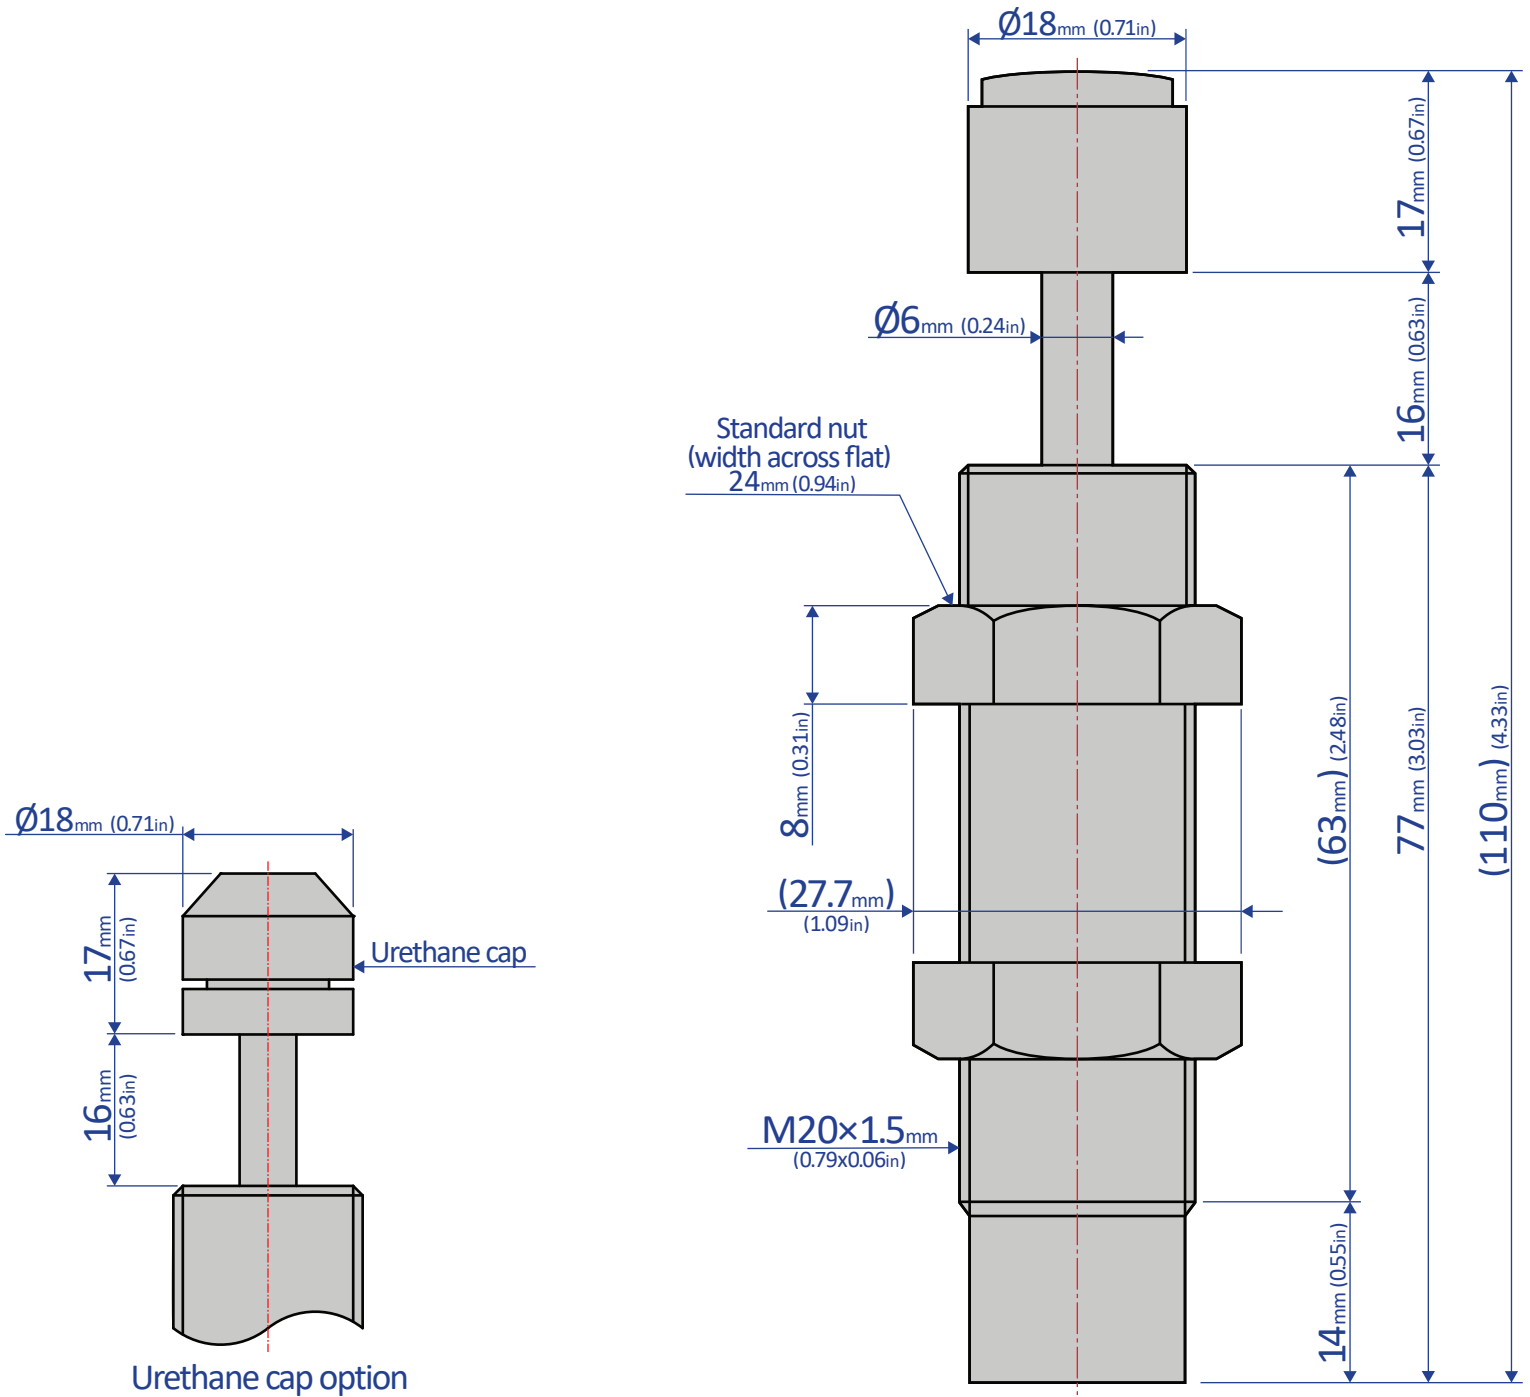

FK-2016L-C

SHOCK ABSORBER - FIXED

Bansbach
easylift®

50 West Drive • Melbourne, Florida 32904
(321) 253-1999 • www.easylift.com • www.damper.net