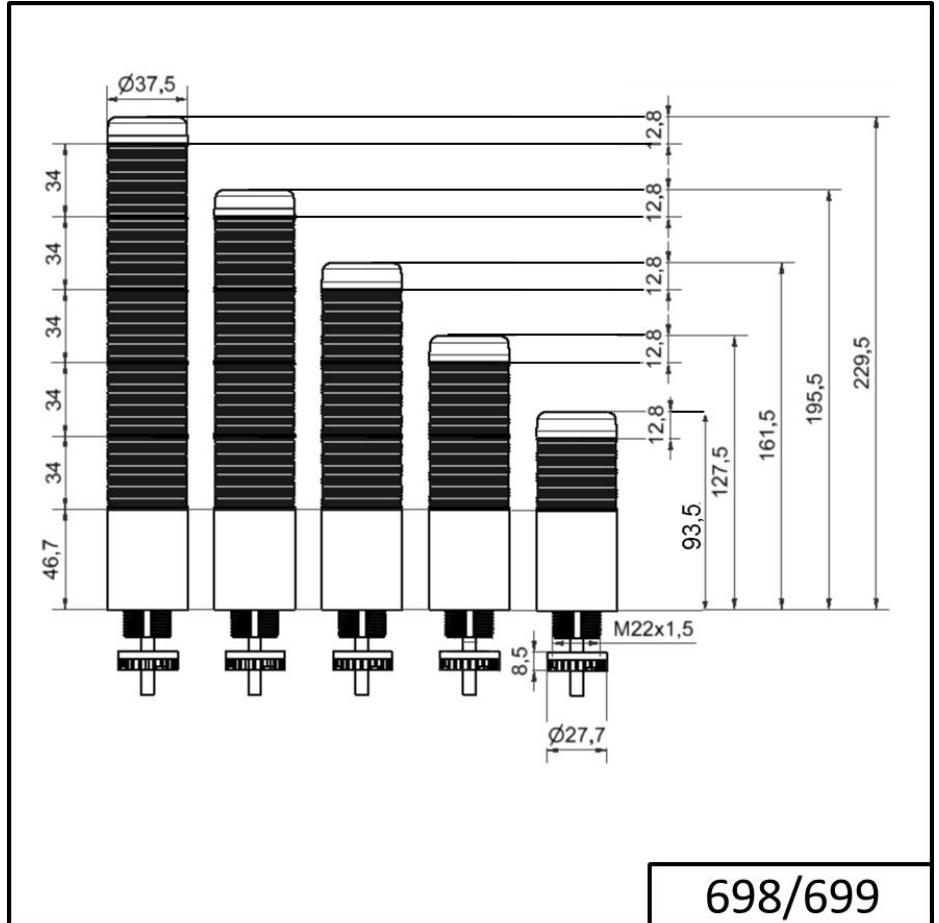

Completely pre-assembled Signal Towers / KOMPAKT 37
K37 cable EM Pulse tone 12VAC/DC YE/RD

DRAWING

For additional installation and mounting information, refer to the appropriate user guide at www.werma.com. This printed copy is for information only and is subject to alteration.