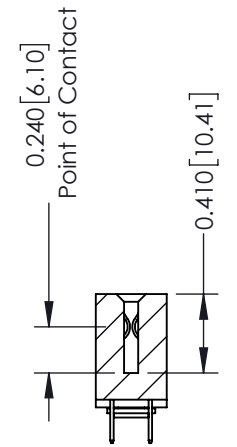

Mounting Option

03-.116 (2.95) I.D. Floating Eyelets

Contact Detail

524-P.C. Tail .018 Sq.(0.46 Sq.) - Tail LG=.185(4.70)
 .100 [2.54] Contact Spacing x .200 [5.08] Row Spacing

THIS IS A C.A.D. GENERATED DRAWING
 DO NOT MAKE MANUAL REVISIONS TO MASTER.

ISSUE NUMBER

ORIGINAL

Card Slot Accepts
 .054 [1.37] to .070 [1.78]
 Thick P.C. Board

0.100 [2.54]

SECTION A-A

See Accompanying Pages for:

- Contact Bend Details
- Mounting Options

342 / 392 Card Edge Connector

559 Contact Code

560 Contact Code

342 / 392 Series Card Edge Connector
Contact Bend Detail

EDAC INC
TORONTO, ONTARIO
CANADA

YOUR CONNECTION TO QUALITY & SERVICE

THESE DRAWINGS AND SPECIFICATIONS
ARE THE PROPERTY OF EDAC INC. AND
SHALL NOT BE REPRODUCED, OR COPIED
OR USED AS THE BASIS FOR THE
MANUFACTURE OR SALE OF APPARATUS
WITHOUT WRITTEN PERMISSION.