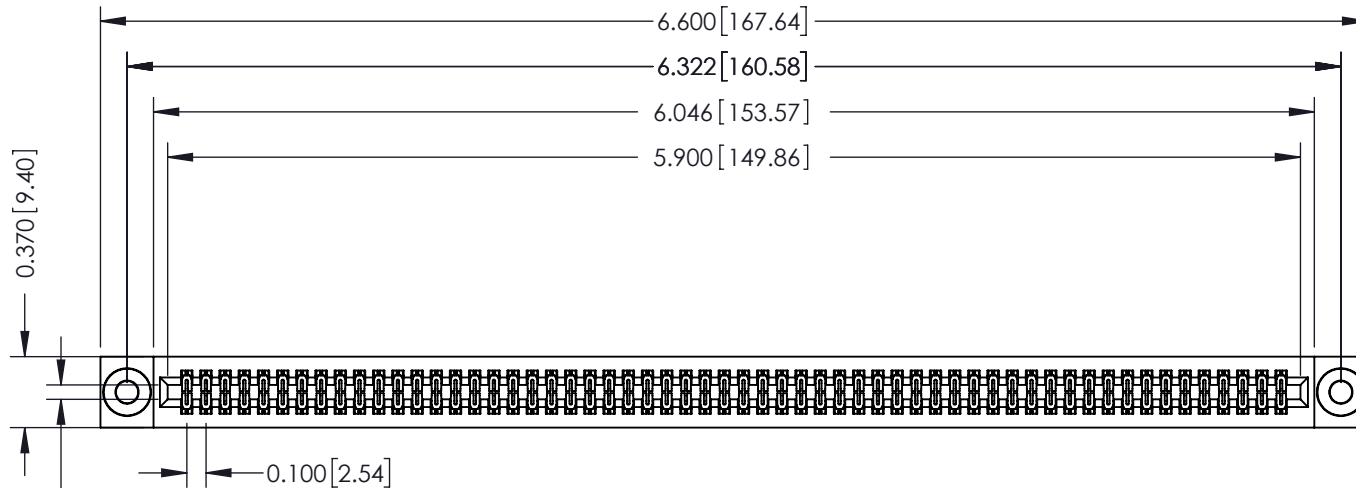

Mounting Option

03-.116 (2.95) I.D. Floating Eyelets

Contact Detail

524-P.C. Tail .018 Sq.(0.46 Sq.) - Tail LG=.185(4.70)
 .100 [2.54] Contact Spacing x .200 [5.08] Row Spacing

THIS IS A C.A.D. GENERATED DRAWING
 DO NOT MAKE MANUAL REVISIONS TO MASTER.

ISSUE NUMBER

ORIGINAL

Card Slot Accepts
 .054 [1.37] to .070 [1.78]
 Thick P.C. Board

0.100 [2.54]

SECTION A-A

See Accompanying Pages for:

- Contact Bend Details
- Mounting Options

342 / 392 Card Edge Connector

559 Contact Code

560 Contact Code

342 / 392 Series Card Edge Connector
Contact Bend Detail

EDAC INC
TORONTO, ONTARIO
CANADA

YOUR CONNECTION TO QUALITY & SERVICE

THESE DRAWINGS AND SPECIFICATIONS
ARE THE PROPERTY OF EDAC INC. AND
SHALL NOT BE REPRODUCED, OR COPIED
OR USED AS THE BASIS FOR THE
MANUFACTURE OR SALE OF APPARATUS
WITHOUT WRITTEN PERMISSION.