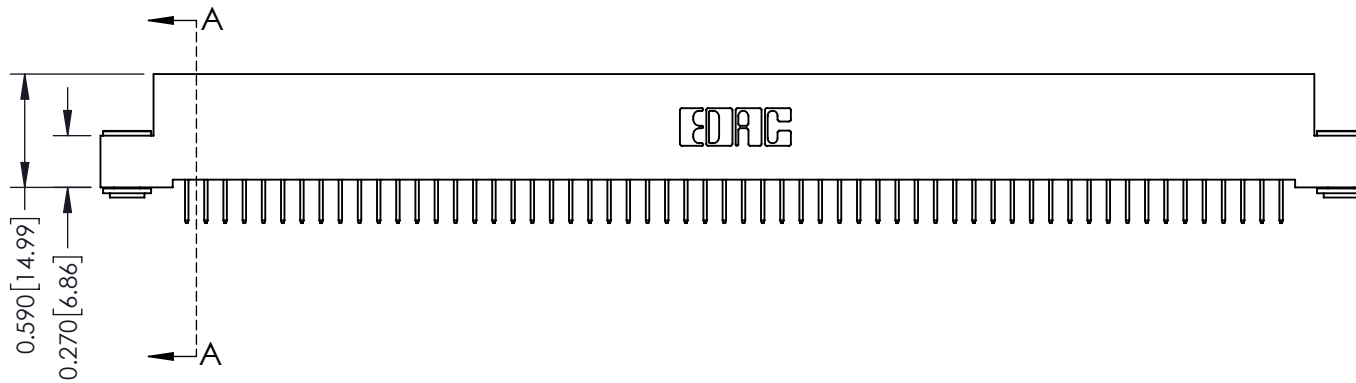

Mounting Option

03-.116 (2.95) I.D. Floating Eyelets

Contact Detail

524-P.C. Tail .018 Sq.(0.46 Sq.) - Tail LG=.185(4.70)
 .100 [2.54] Contact Spacing x .200 [5.08] Row Spacing

THIS IS A C.A.D. GENERATED DRAWING
 DO NOT MAKE MANUAL REVISIONS TO MASTER.

ISSUE NUMBER

ORIGINAL

Card Slot Accepts
 .054 [1.37] to .070 [1.78]
 Thick P.C. Board

0.100 [2.54]

SECTION A-A

See Accompanying Pages for:

- Contact Bend Details
- Mounting Options

342 / 392 Card Edge Connector

Part Number: 392-116-524-203

EDAC INC
 TORONTO, ONTARIO
 CANADA

YOUR CONNECTION TO QUALITY & SERVICE

THESE DRAWINGS AND SPECIFICATIONS
 ARE THE PROPERTY OF EDAC INC. AND
 SHALL NOT BE REPRODUCED, OR COPIED
 OR USED AS THE BASIS FOR THE
 MANUFACTURE OR SALE OF APPARATUS
 WITHOUT WRITTEN PERMISSION.

559 Contact Code

560 Contact Code

342 / 392 Series Card Edge Connector
Contact Bend Detail

EDAC INC
TORONTO, ONTARIO
CANADA

YOUR CONNECTION TO QUALITY & SERVICE

THESE DRAWINGS AND SPECIFICATIONS
ARE THE PROPERTY OF EDAC INC. AND
SHALL NOT BE REPRODUCED, OR COPIED
OR USED AS THE BASIS FOR THE
MANUFACTURE OR SALE OF APPARATUS
WITHOUT WRITTEN PERMISSION.