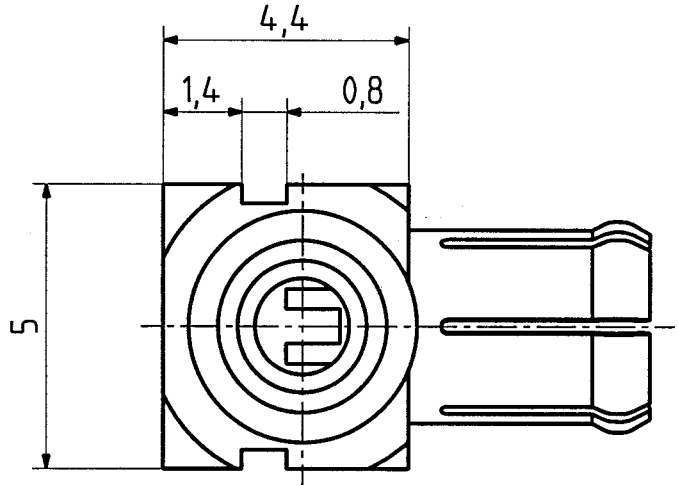

This drawing is copyright. Information contained thereon is supplied in confidence and must not be used for any other purpose than which it was supplied, or be reproduced without written permission of the owners.

type : 16 MCX-50-2-14

	date	sign
drawn	29.03.99	4540/PM
checked	30.3.99	4587/NL
approved	22.4.99	4587/NL

Diese Zeichnung ist unser geistiges Eigentum und darf ohne unsere ausdrückliche Einwilligung weder kopiert, vervielfältigt, noch Dritten oder Konkurrenzfirmen zugänglich gemacht werden.

H-S 701 448.05

scale

8:1

HUBER + SUHNER RFX

dimensions in mm

drawing number

4.13.30437

OZ drawing :

Index

b