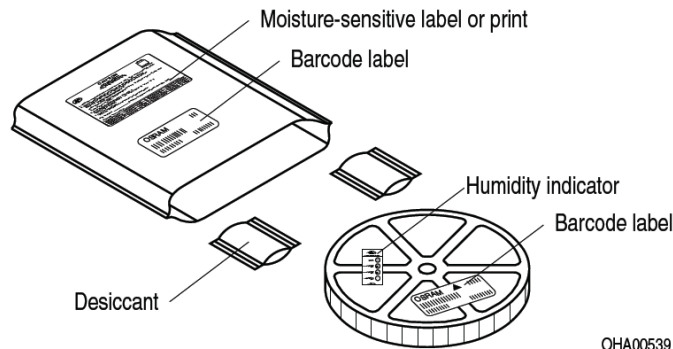

Light is OSRAM

01.10.2019

OS-IN-2019-031

Removal of Inner Transportation Box

Objective

Removal of inner transportation box (“pizza box”) deliveries for Illumination (GL) market

Products affected

| Brand | Sub Brand | Brand | Sub Brand |
|---------|-----------|-------|-----------|
| DURIS | E | OSLON | SQUARE |
| DURIS | S | OSLON | SSL |
| OSCONIQ | P | OSLON | PURE |
| OSCONIQ | S | | |

Background

Removal of inner transportation box deliveries with no impact to the technical specifications of the devices

Current Datasheet - Packing

Dry Packing Process and Materials

Moisture-sensitive product is packed in a dry bag containing desiccant and a humidity card according JEDEC-STD-033.