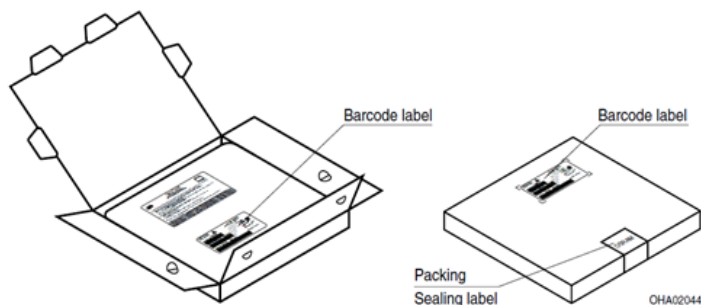

Background

Removal of inner transportation box deliveries with no impact to the technical specifications of the devices

Current Datasheet - Packing

Dry Packing Process and Materials

Moisture-sensitive product is packed in a dry bag containing desiccant and a humidity card according JEDEC-STD-033.

Realization

Schematic Transportation Box

Dimensions of Transportation Box

| Width | Length | Height |
|-------|--------|--------|
| | | |