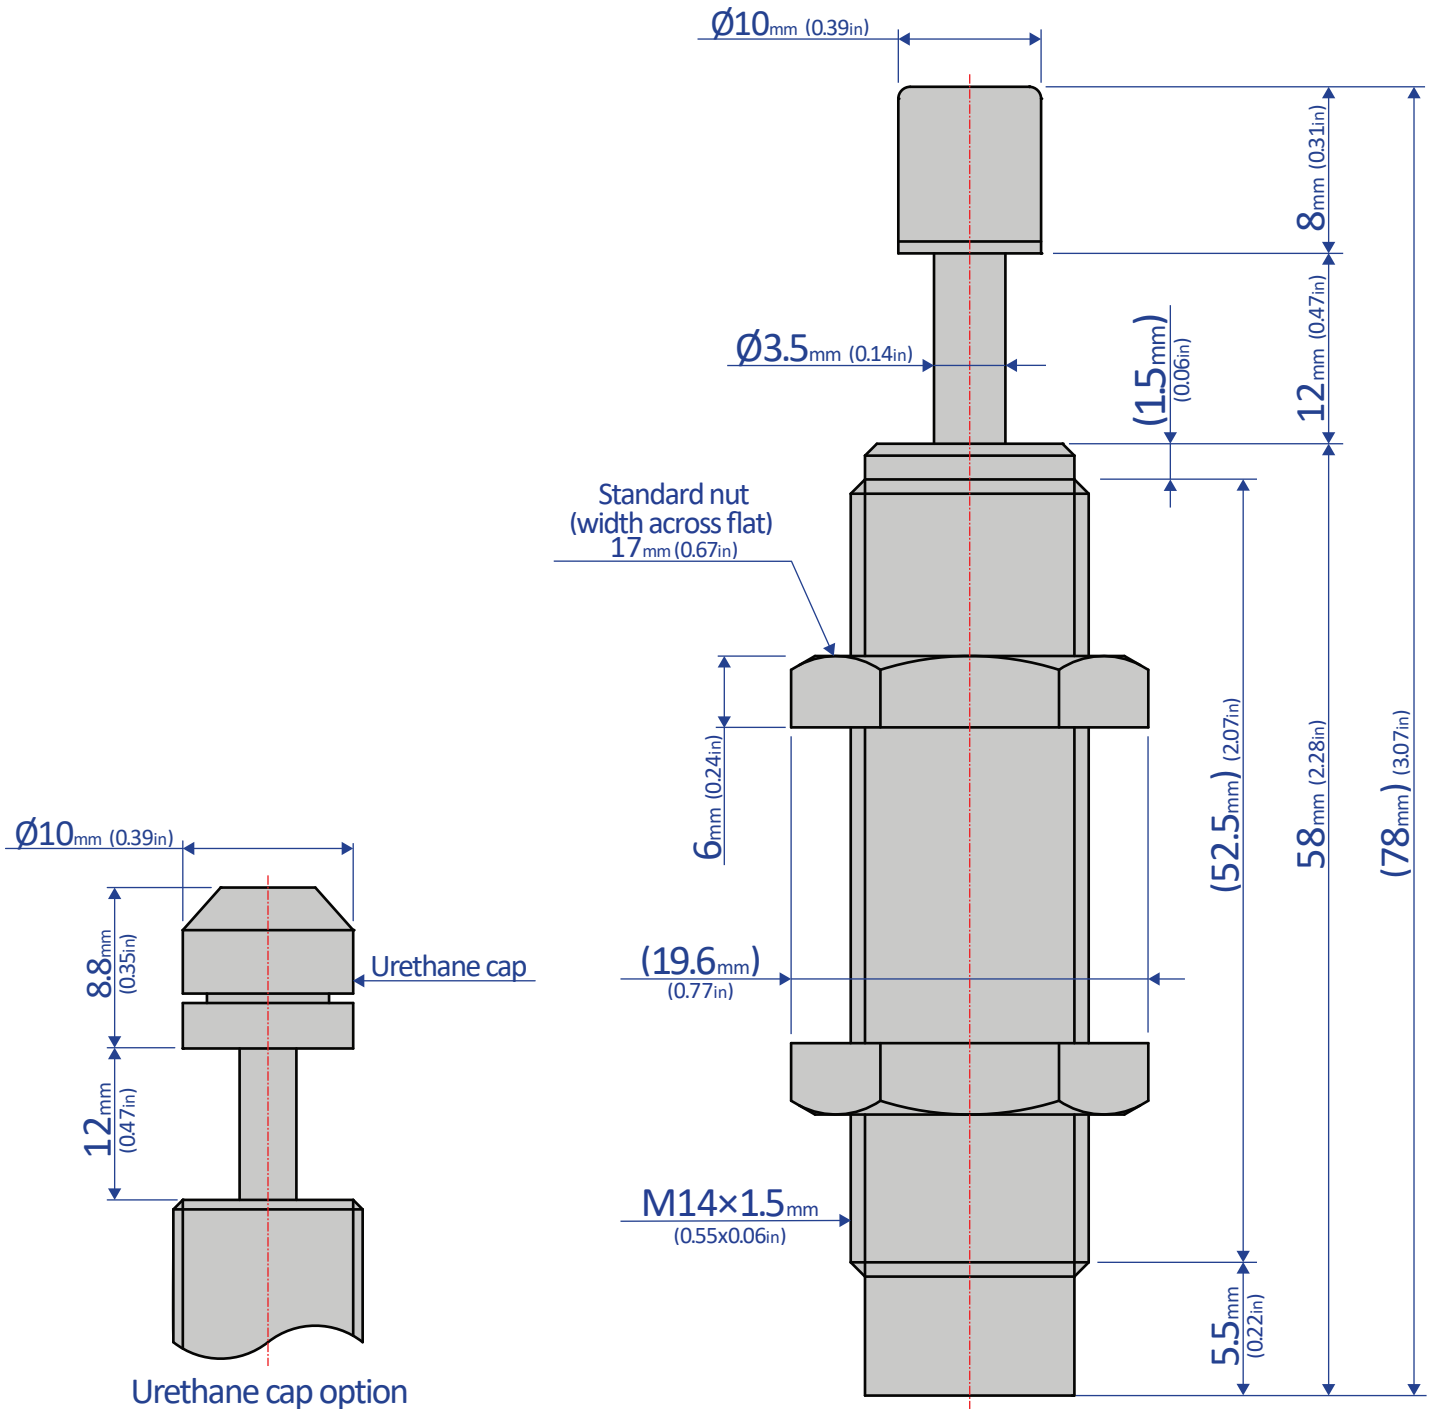

FK-1412M-C

SHOCK ABSORBER - FIXED

Bansbach
easylift[®]

50 West Drive • Melbourne, Florida 32904
(321) 253-1999 • www.easylift.com • www.damper.net