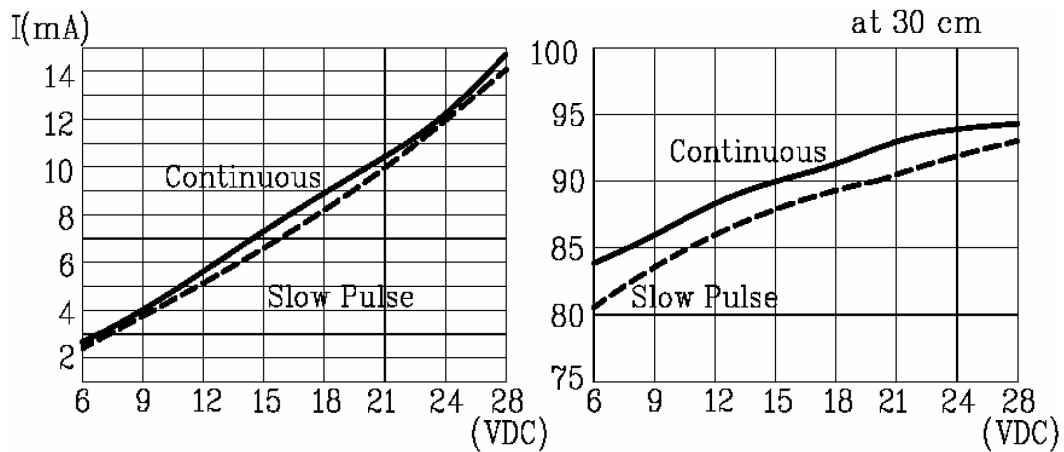

**MODEL:** CPE-757 | **DESCRIPTION:** PIEZO BUZZER INDICATOR**FEATURES**

- through-hole tabs
- threaded body
- 9 Vdc rating
- 3.6 kHz rated frequency selectable constant/slow pulse

**SPECIFICATIONS**

parameter	conditions/description	min	typ	max	units
rated voltage			12		Vdc
operating voltage		6		28	Vdc
current consumption	at rated voltage			9	mA
rated frequency		3,100	3,600	4,100	Hz
sound pressure level	at 30 cm, rated voltage	82			dB
dimensions	Ø37.8 x 23.5				mm
weight				18.5	g
material	ABS UL94 1/16" HB (grey)				
terminal	pin type				
operating temperature		-30		80	°C
storage temperature		-40		80	°C
RoHS	yes				

## PERFORMANCE CURVES

P: Voltage vs. Sound Pressure Level  
I: Voltage vs. Current Consumption