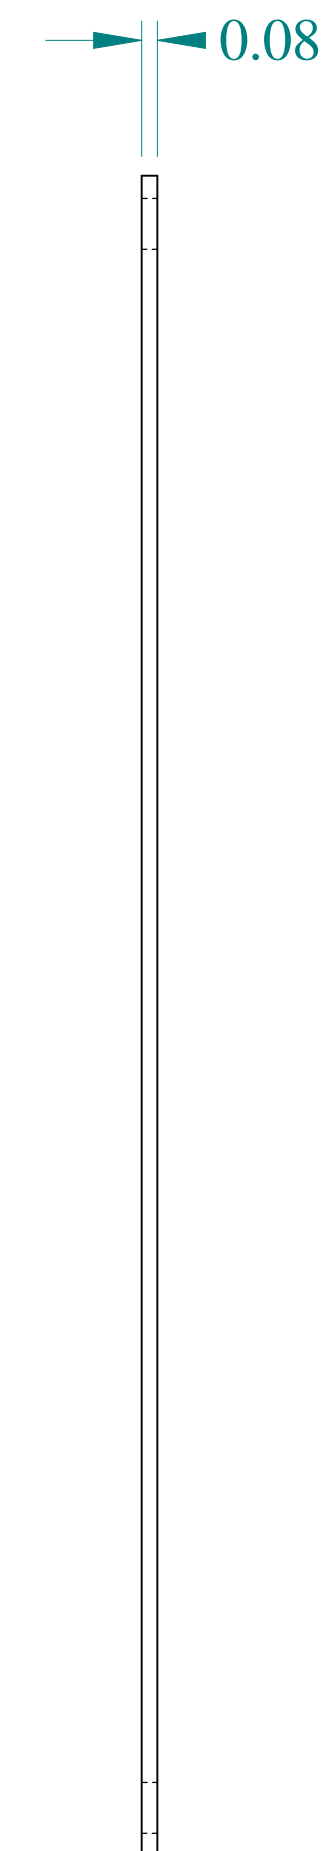

TOP VIEW

FRONT VIEW

SIDE VIEW

SIDE VIEW

ISOMETRIC VIEW

Data subject to change without notice.

Part # : 14A0909

Date : Jan. 29, 2020

[Link:www.hamfmg.com/14A0909](http://www.hamfmg.com/14A0909)