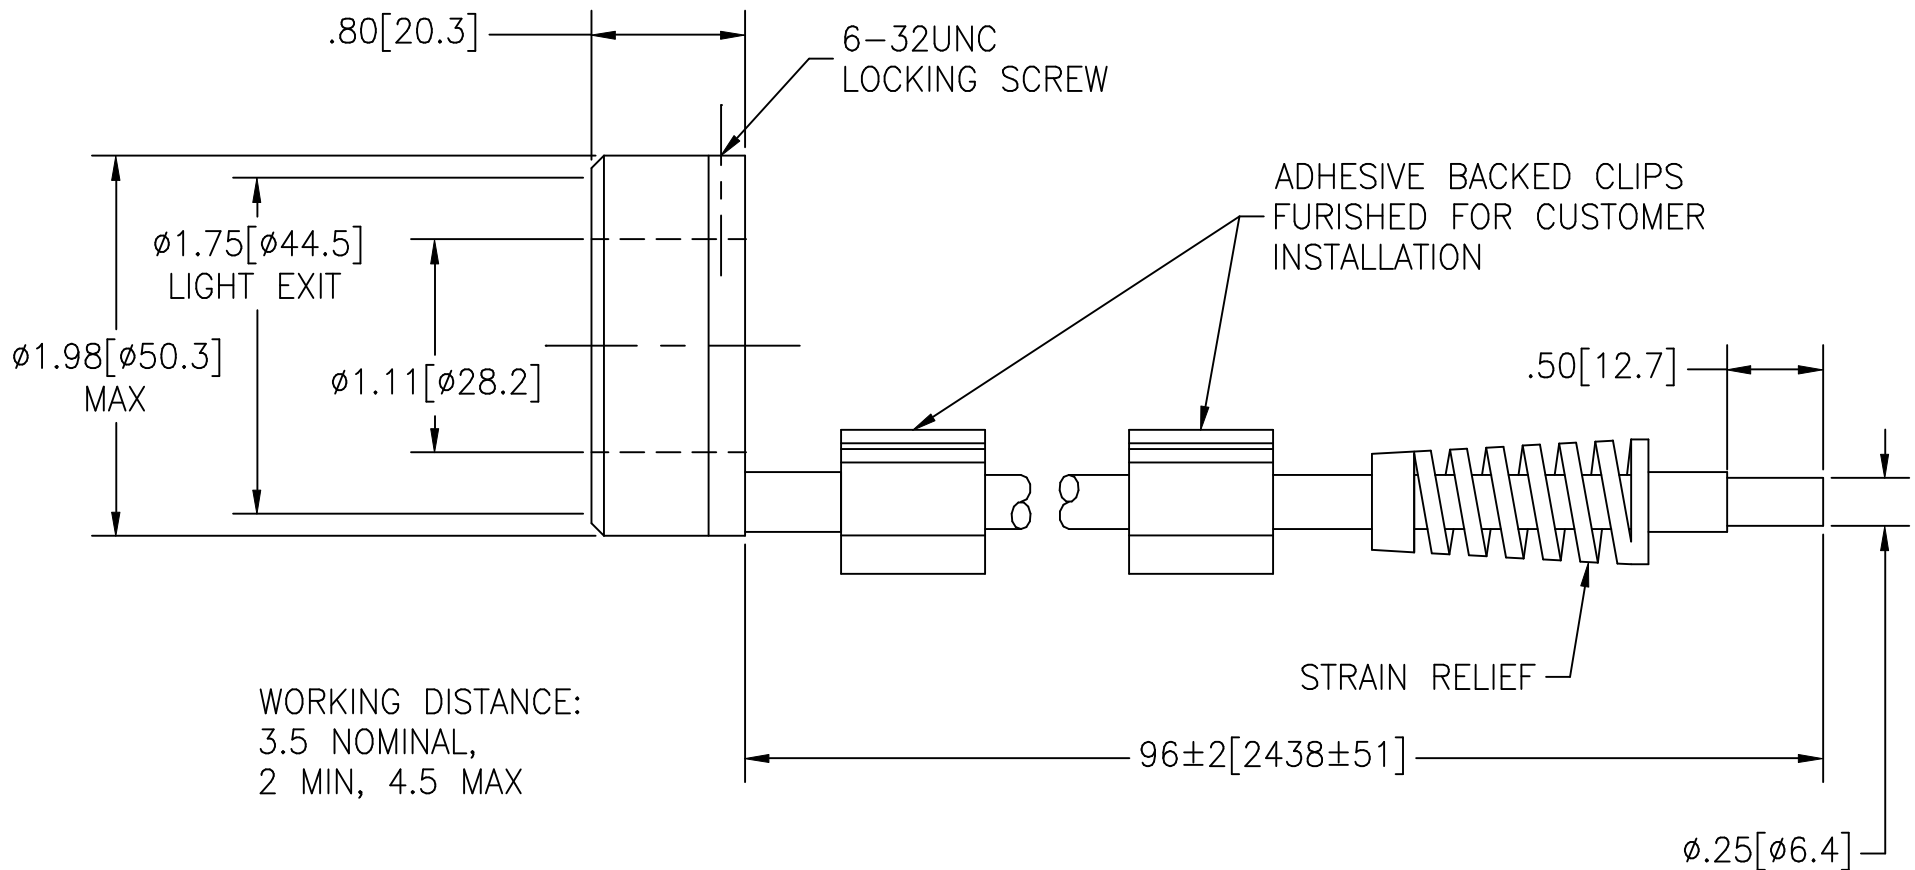

29-60-31 MINI-ANNULAR RING PROBE ASSEMBLY

REV A 14JL97