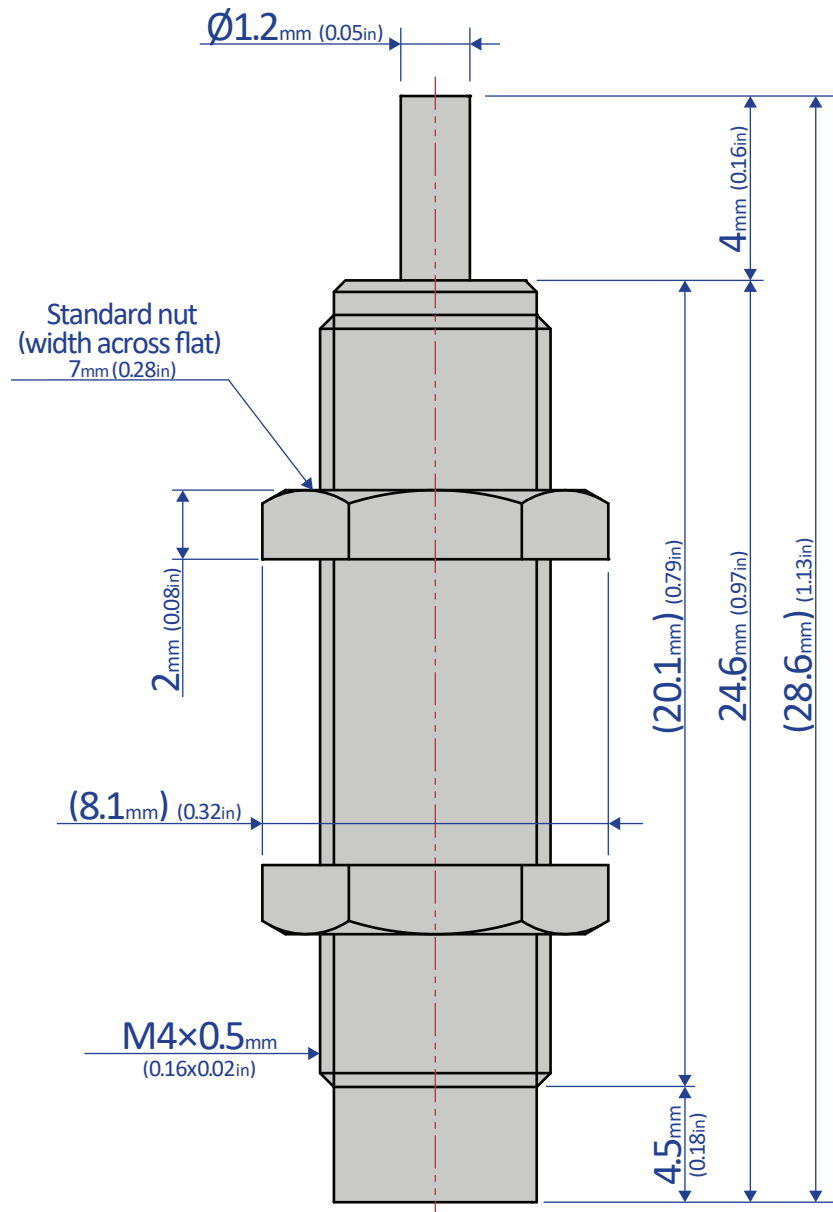

FK-0404L-S

SHOCK ABSORBER - FIXED

Bansbach
easylift[®]

50 West Drive • Melbourne, Florida 32904
(321) 253-1999 • www.easylift.com • www.damper.net