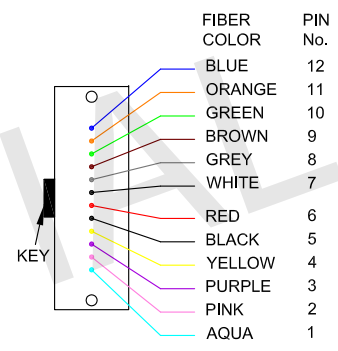

POLARITY B	
FIBER MAPPING	
KEY UP	KEY UP
A	B
1 BLUE	12
2 ORANGE	11
3 GREEN	10
4 BROWN	9
5 GREY	8
6 WHITE	7
7 RED	6
8 BLACK	5
9 YELLOW	4
10 PURPLE	3
11 PINK	2
12 AQUA	1

SPECIFICATION:

- 1.CONNECTOR A : 12F MPO/APC FEMALE
- 2.CONNECTOR B : 12F MPO/APC FEMALE
- 3.CABLE TYPE : 12 STRANDS CABLE, SM 9/125(OS2), ROUND 3.0mm LSZH JACKET.
- 4.JACKET COLOR : YELLOW
- 5.WAVELENGTH : 1550nm
- 6.INSERTION LOSS : ≤0.70dB
- 7.RETURN LOSS : ≥55dB

Part Number: C50-3122-xxFT
 Description: w-Ignite™ Fiber Cable, 12F MPO/APC Female-Female, Polarity B, SM 3mm 12F Yellow LSZH Jacket, xx Feet.