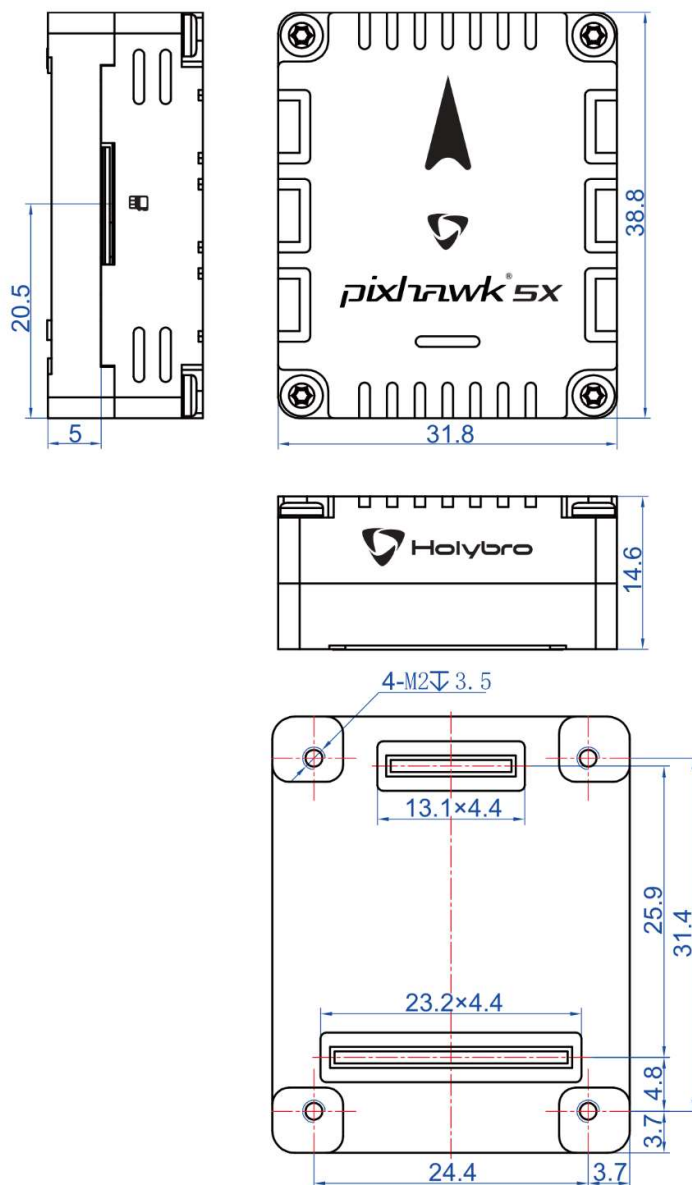

# pixhawk<sup>®</sup> SX

## Dimensions

FC with Standard Baseboard

Flight Controller Module

Note: All units are in millimeters

## Standard Baseboard

Note: All units are in millimeters