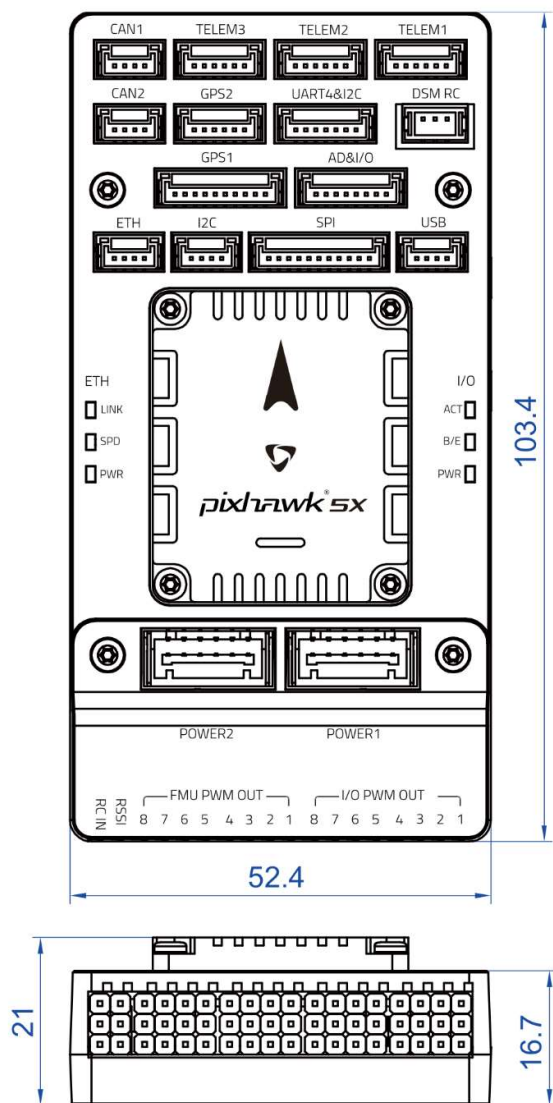

# pixhawk<sup>®</sup> SX

## Dimensions

FC with Standard Baseboard

Flight Controller Module

Note: All units are in millimeters