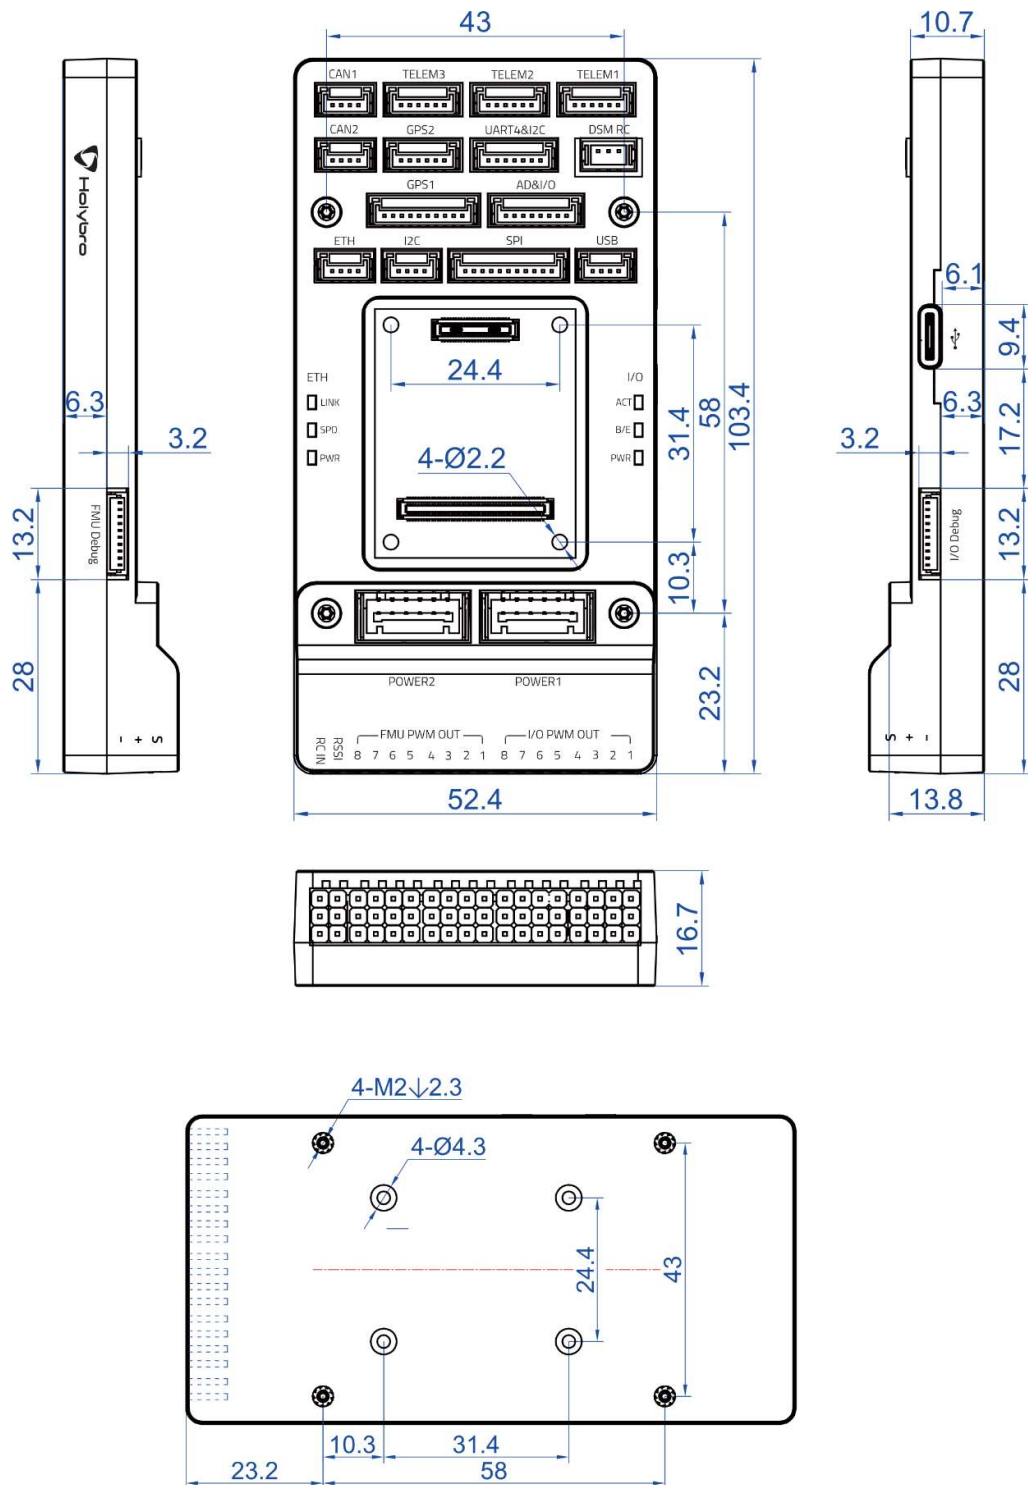

## Dimensions

FC with Standard Baseboard

Flight Controller Module

Note: All units are in millimeters

## Standard Baseboard

Note: All units are in millimeters