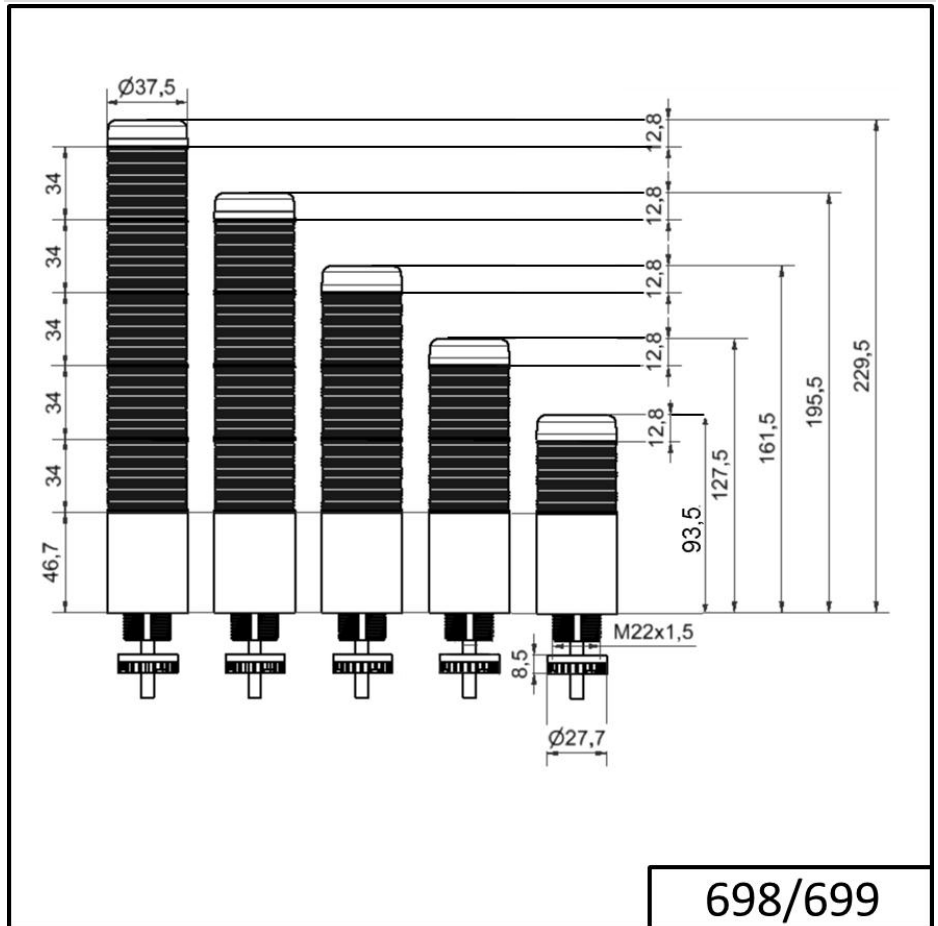

Completely pre-assembled Signal Towers / KOMPAKT 37
K37cl sr plug EM Pulse tone 12VAC/DC YE/

DRAWING

! For additional installation and mounting information, refer to the appropriate user guide at www.werma.com. This printed copy is for information only and is subject to alteration.